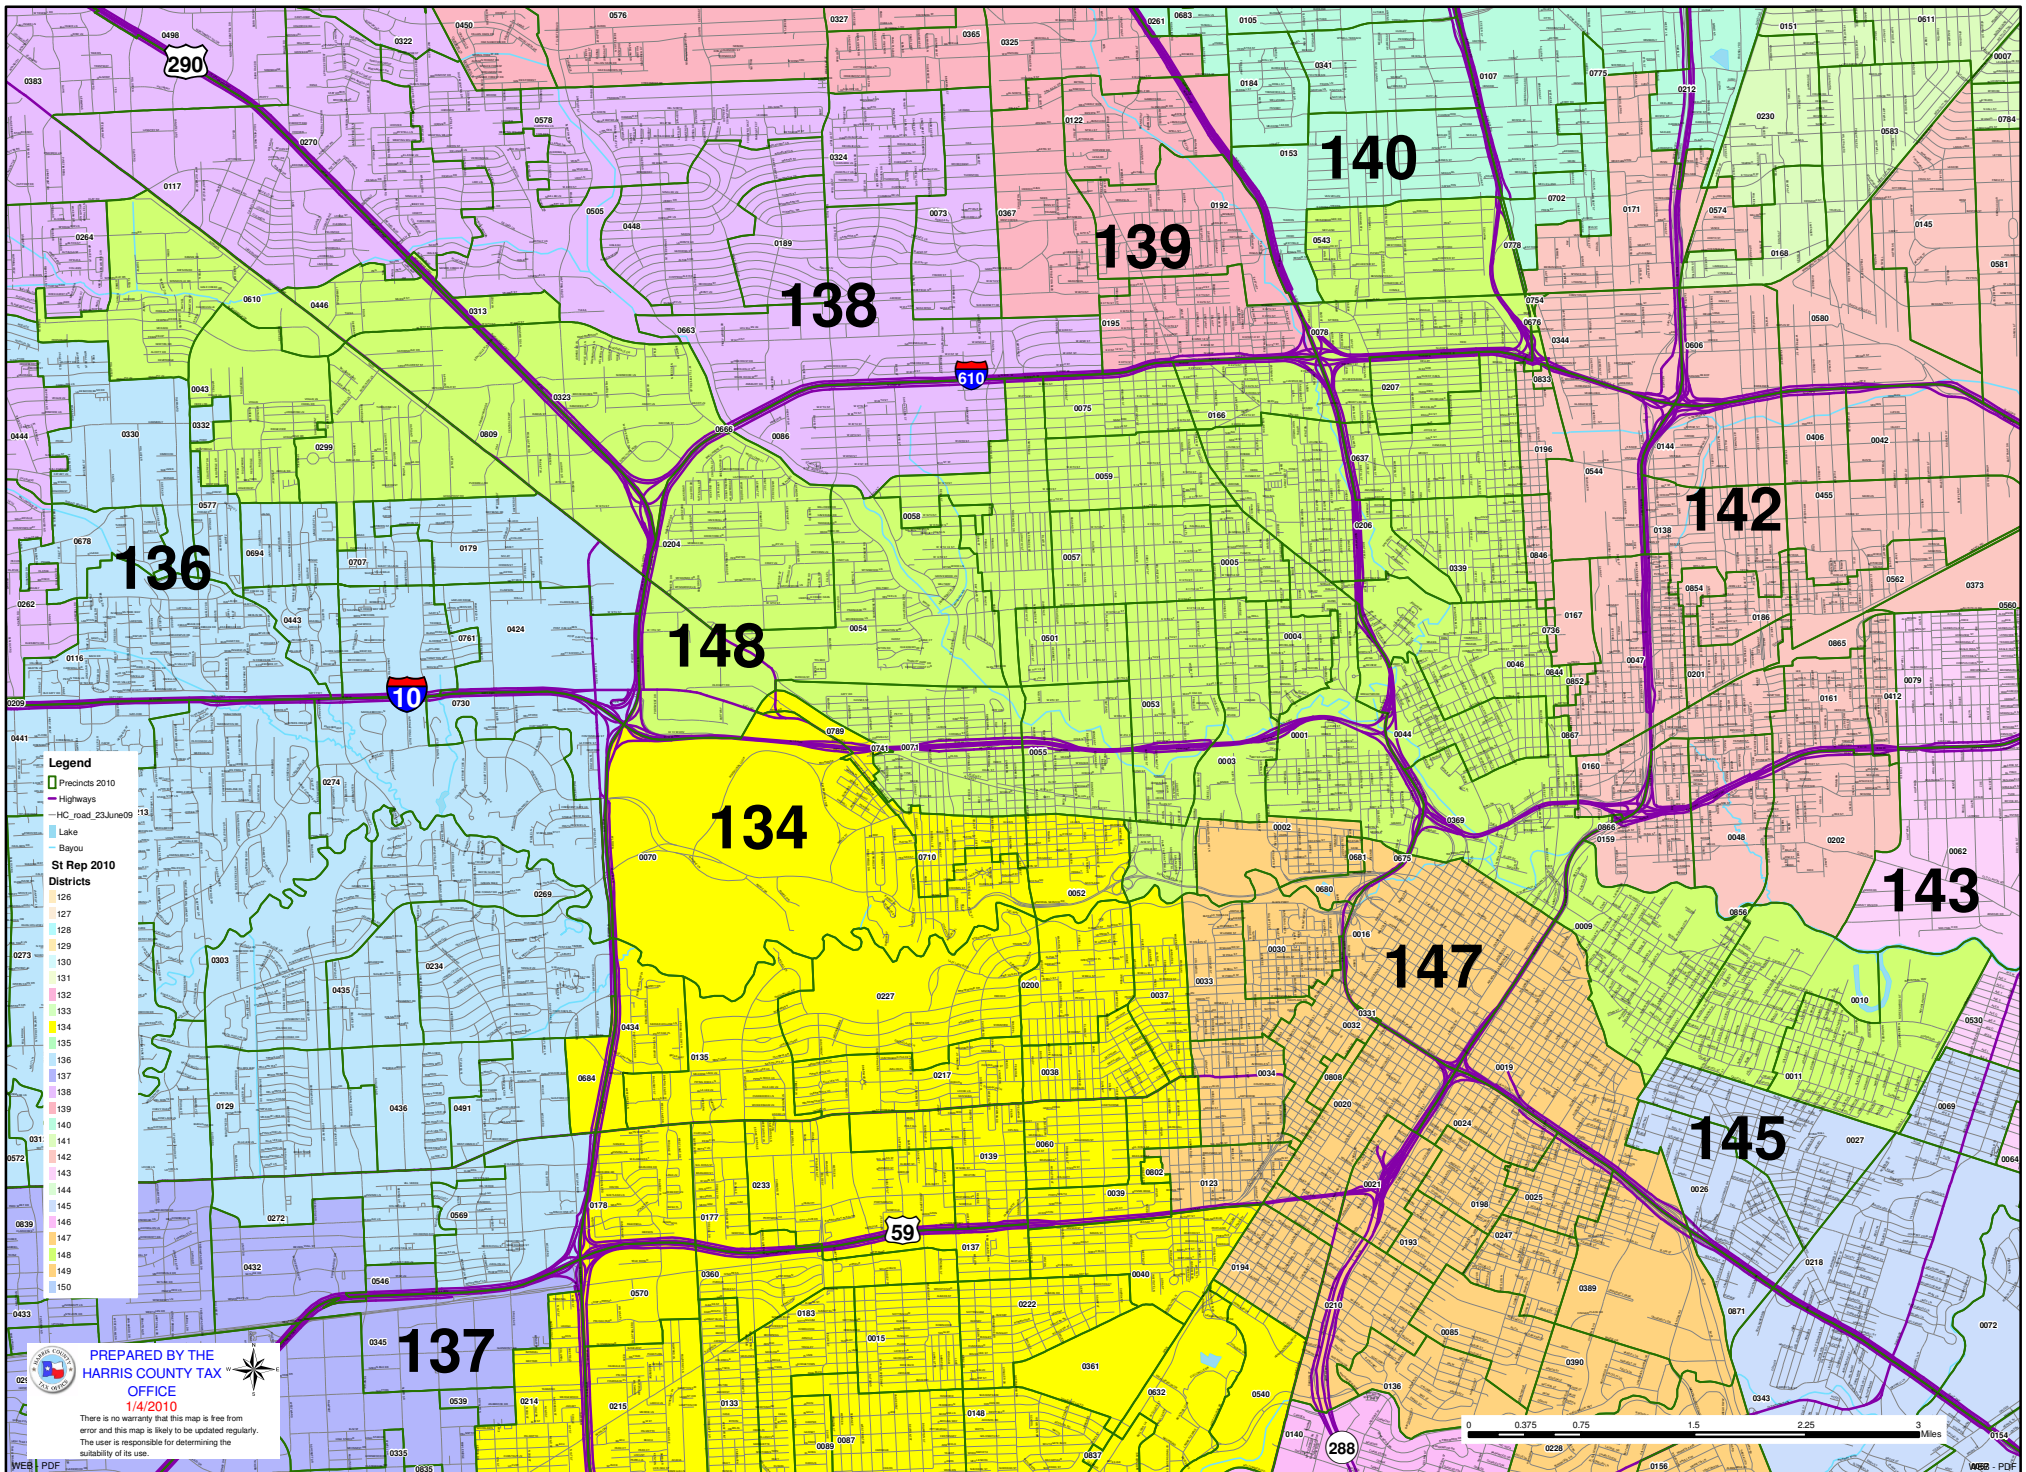

2010 HARRIS COUNTY STATE REPRESENTATIVE DISTRICT 148

- Legend**
- Precincts 2010
 - Highways
 - HC Road_23June09
 - Lake
 - Bayou
 - St Rep 2010 Districts
- | |
|-----|
| 126 |
| 127 |
| 128 |
| 129 |
| 130 |
| 131 |
| 132 |
| 133 |
| 134 |
| 135 |
| 136 |
| 137 |
| 138 |
| 139 |
| 140 |
| 141 |
| 142 |
| 143 |
| 144 |
| 145 |
| 146 |
| 147 |
| 148 |
| 149 |
| 150 |

PREPARED BY THE
HARRIS COUNTY TAX
OFFICE
1/4/2010

There is no warranty that this map is free from error and this map is likely to be updated regularly. The user is responsible for determining the suitability of its use.