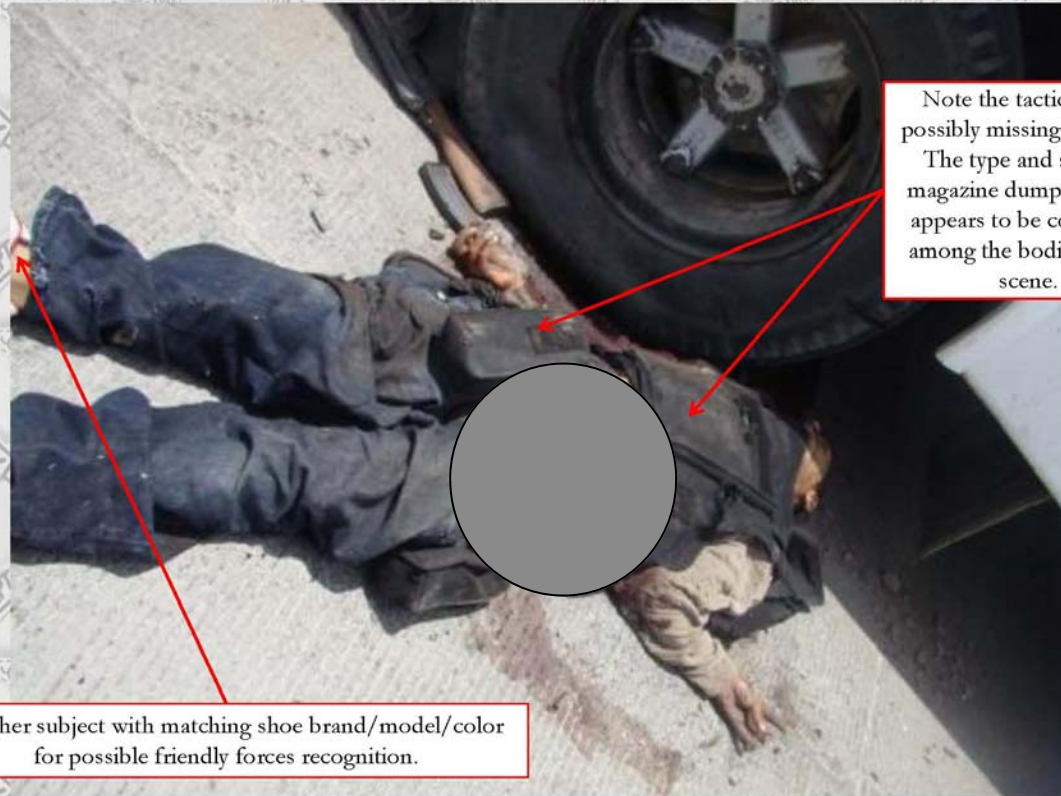

Nuevo Laredo Cartel Battle, 16 July 2010 Cartel Tactics Analysis For Ranger Reconnaissance Team/DPS SWAT

Note the tactical vest, possibly missing the plate. The type and style of magazine dump pouches appears to be consistent among the bodies at this scene.

Another subject with matching shoe brand/model/color for possible friendly forces recognition.

Law Enforcement Sensitive

For more information visit: <http://texasgopvote.com/los-zetas-drug-cartel-smugglers-laredo-texas-ranches>