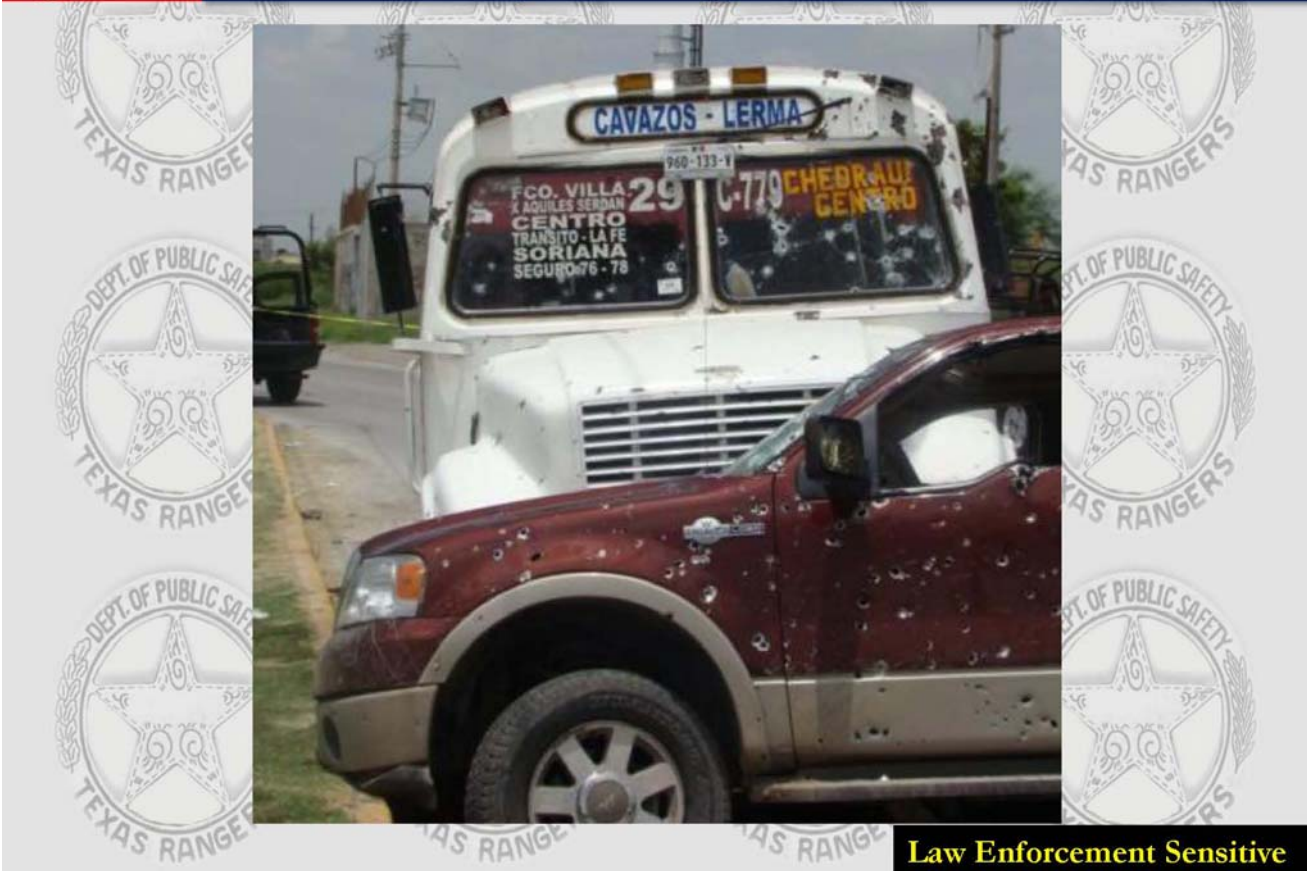

Nuevo Laredo Cartel Battle, 16 July 2010 Cartel Tactics Analysis For Ranger Reconnaissance Team/DPS SWAT

Law Enforcement Sensitive

For more information visit: <http://texasgopvote.com/los-zetas-drug-cartel-smugglers-laredo-texas-ranches>