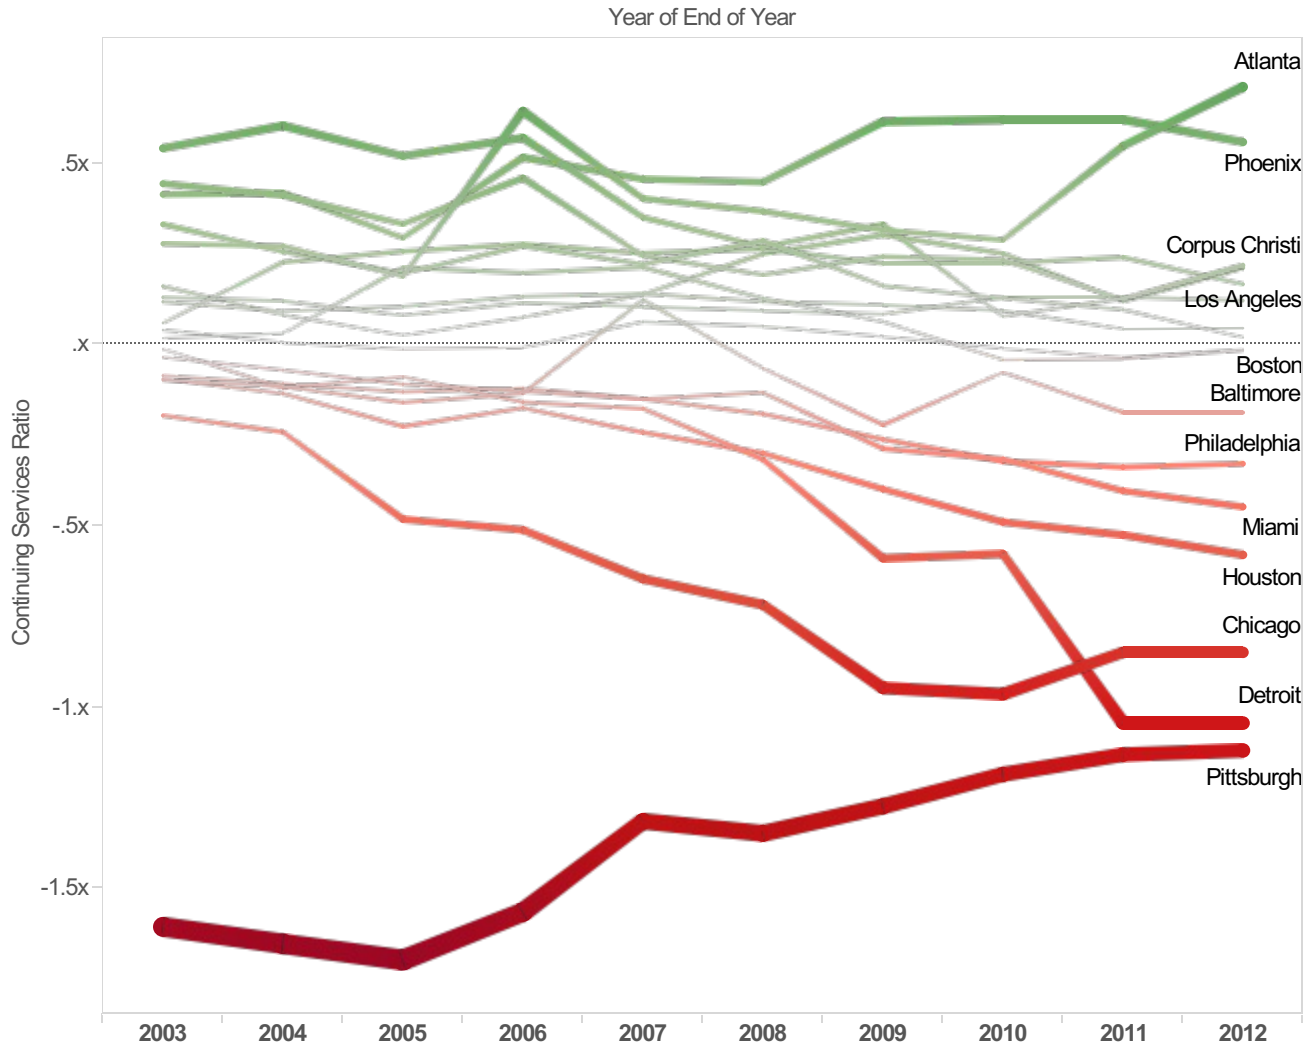

CS Ratio

The trend of sum of Continuing Services Ratio for End of Year Year. Color shows sum of Continuing Services Ratio. Size shows sum of ABS Value - CS Ratio. The marks are labeled by City.